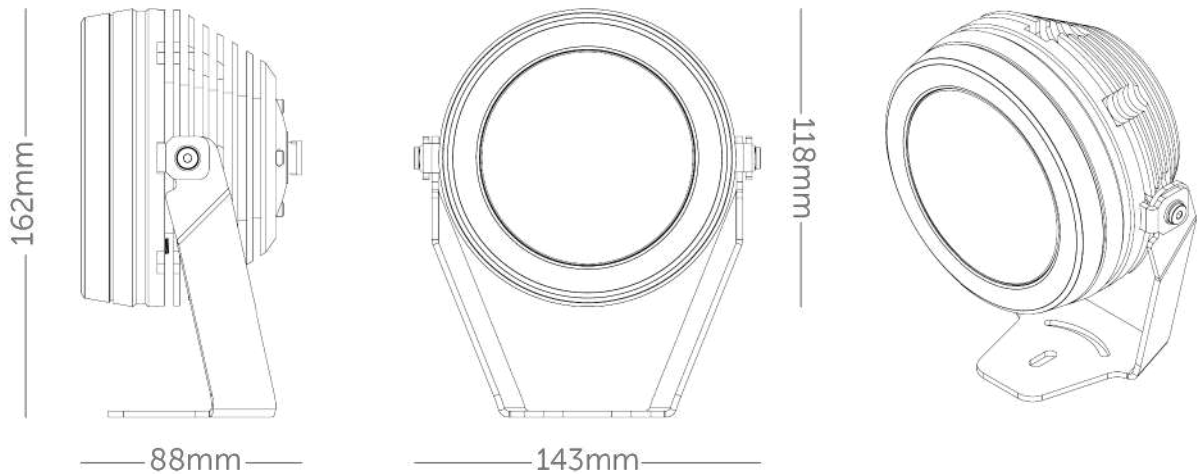

	<b>CRI</b>		<b>lm</b>	<b>lm/w</b>				
IP 67	70-90	35W	3290lm	95lm/w	11-60° / Oval	2200 - 6500K	RGB / RGBW / DW	RAL / Anodize

**OUTPUT**

LED System	High power Luxeon Rebel ES / Luxeon Rebel Z / Luxeon Z ES
Intensity	3290 lm @ full power CRI 80 3000K
Channel Range	1 / 2 / 3 / 4 Channel
Color Range	2200K - 6500K / RGB / RGBW / DW
Optical System	11° / 16° / 20° / 24° / 32° / 37° / 60° / Oval 42 * 14° / Oval 40 * 18°

**ENVIRONMENTAL**

IP Rating	IP 67
Working Temp.	-18°C ~ 40°C / 0°F ~ 104°F
Storage Temp.	-18°C ~ 40°C / -0.4°F ~ 104°F

**PHYSICAL**

Size	L94 * Ø114mm
Housing	15µ Anodized aluminum, Tempered Glass.

# BRACKETS

**Double Bracket**  
60° Tilt, 290 \* 135mm

**Double Bracket**  
90° Tilt, 160\* 265mm

**Triple Bracket**  
90° Tilt, 270\* 265mm

**Pole Base**  
W 85 \* H 38mm

**Hobeycomb**  
Cell W 5.2mm, H 3.2mm

**Anti-Vandal Cage**  
W 260 \* H 255mm